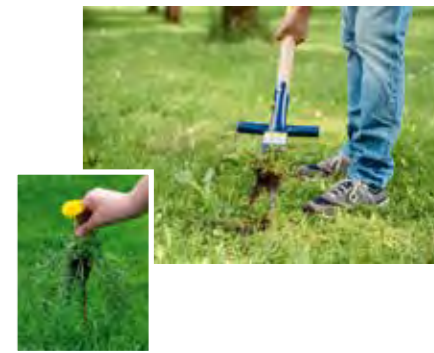

Weed/sorrel cutter 28072:
2 tines, 27 cm, with tread
ash-T-handle 85 cm, lacquered

Trowel 68052:
Steel head, powder coated, black
ash handle
Total length approx. 105 cm

Lawn edge cutter 69920:
with tread, 22 cm,
with wooden-T-handle 85 cm

Garten-FREUND 68069:
handle plastic covered
Total length: approx. 92 cm

Roll cultivator 68055:
Aluminium roll cultivator,
number of star wheels can be varied
depending on the applicats,
telescopic handle from 100 to 158 cm.
Working width: 15 cm

EAN-Code	Art.-No.	Pack off
4 002408 280721	1590500	5
4 002408 680521	1590539	5
4 002408 699202	1590508	5
4 002408 680699	1990540	10
4 002408 680552	1990619	4