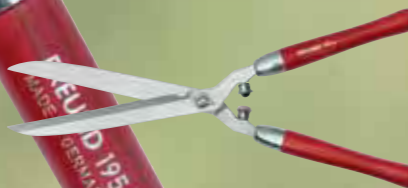

Cutting tools

CLASSICLINE Hedge shears

Hedge shears forged steel with hardened cutting edge hollow ground therefore self-sharpening. Shock absorber buffer and branch cutter. Forged-in nut security. For professional use and home gardening

Hedge shear 1908: hard chromed blades, red handles, chrome plated metal ferrules, long lasting hand protecting buffers, pruning notch, forged-in nut security
Cuts up to 10 mm ø
Blade length: 16 cm
Overall length: 40 cm

EAN-Code	Art.-No.	Pack off
4 000925 202110	1010731	4

Hedge shear 1910: hard chromed blades, red handles, chrome plated metal ferrules, long lasting hand protecting buffers, pruning notch, forged-in nut security
Cuts up to 12 mm ø
Blade length: 20 cm
Overall length: 48 cm

EAN-Code	Art.-No.	Pack off
4 000925 202042	1010729	4

Hedge shear 1912: hard chromed blades, red handles, chrome plated metal ferrules, long lasting hand protecting buffers, pruning notch, forged-in nut security
Cuts up to 14 mm ø
Blade length: 23,5 cm
Overall length: 56 cm

EAN-Code	Art.-No.	Pack off
4 000925 202127	1010732	4

Hedge shear 1914: hard chromed blades, red handles, chrome plated metal ferrules, long lasting hand protecting buffers, pruning notch, forged-in nut security
Cuts up to 16 mm ø
Blade length: 28 cm
Overall length: 64 cm

EAN-Code	Art.-No.	Pack off
4 000925 202141	1010758	4

Hedge shear 1954:
Traditional shears
Wavy hedge shear, hard chromed blades, red handles, chrome plated metal ferrules, long lasting hand protecting buffers, pruning notch, forged-in nut security
Cuts up to 16 mm ø
Blade length: 24 cm
Overall length: 55 cm

EAN-Code	Art.-No.	Pack off
4 000925 202066	1010577	4

Cutting tools

CLASSICLINE Lopping shears

Lopping shears strong execution for tough professional use