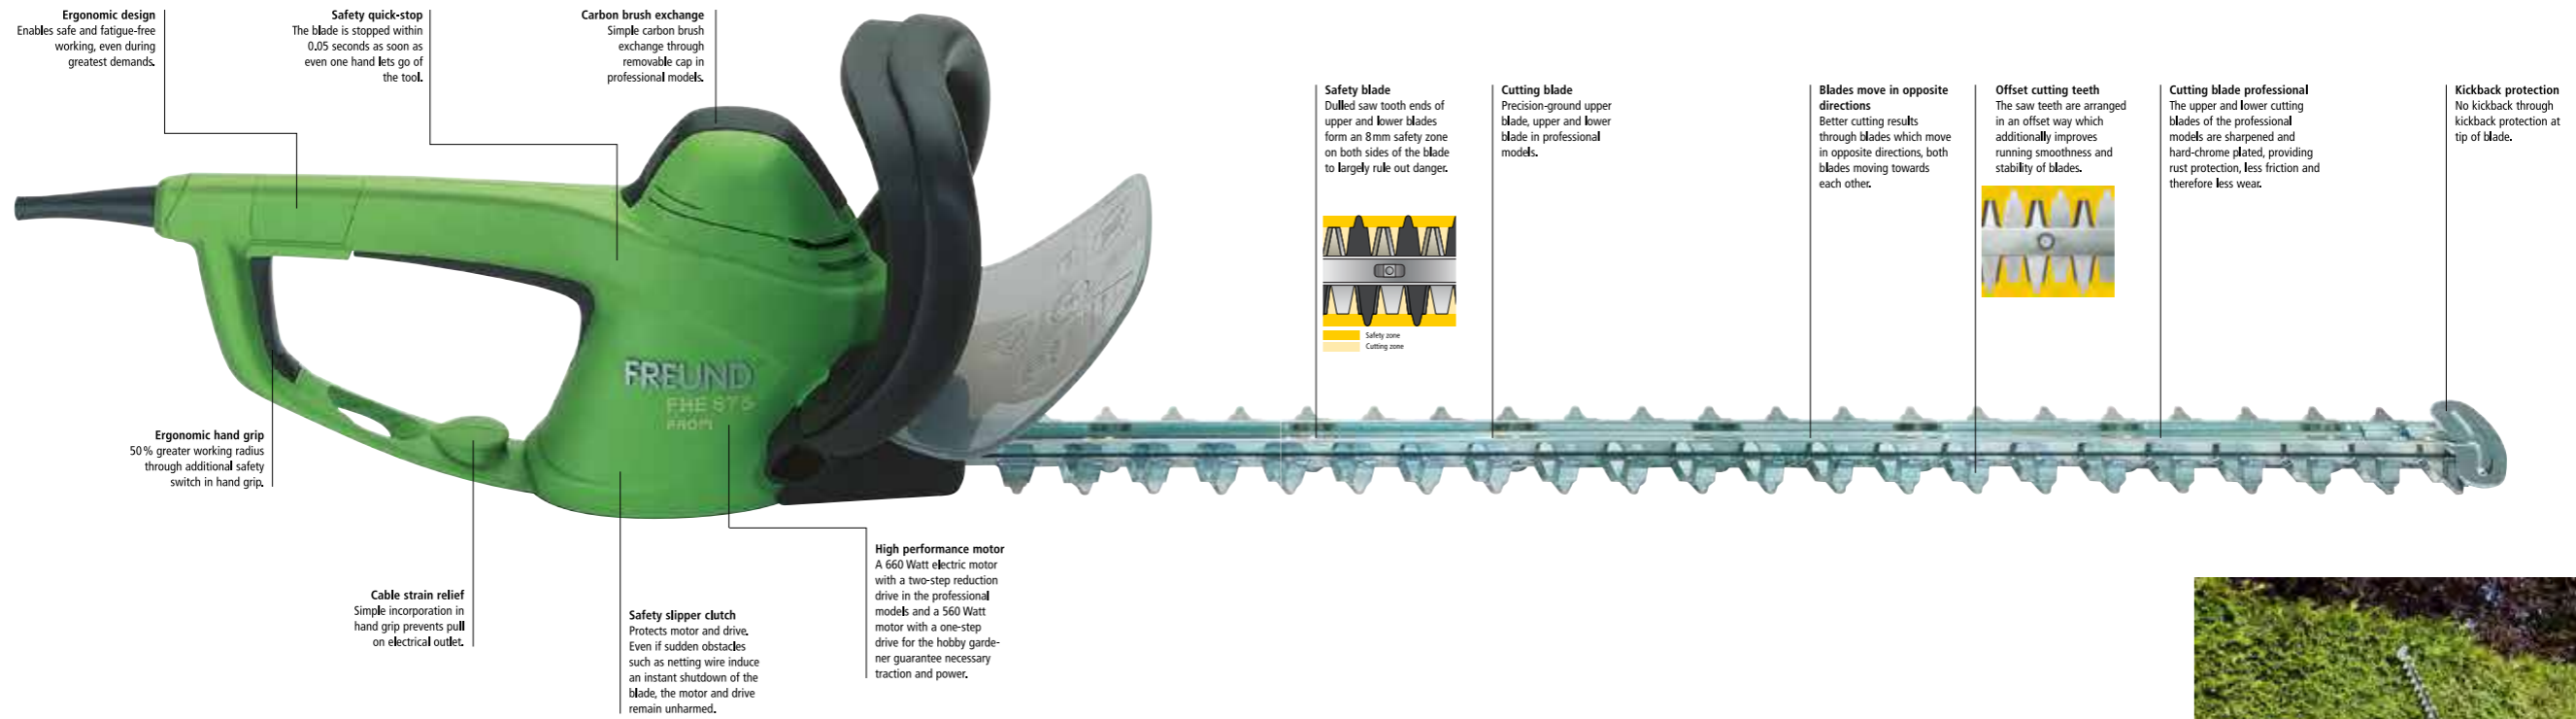

FREUND – a friend you can depend on.

As a specialist in the manufacturing of garden tools, FREUND knows what hedge shears are all about. Decades of experience as well as greatest technical competence are the prerequisites for developing and producing high performance, dependable and safe hedge shears.

And since all tools are made in Germany, you can depend on highest quality and workmanship ensuring a long working life.

		EAN-Code	Art.-No.	Pack off
Electric hedge cutter for professional use FHE 665 	2-gear transmission. Power input 660 W. Easy change carbon brushes. Identical top and bottom knives with 8 mm safety zone.		1000525	1
	FHE 665 BL=650 mm W=4,6 kg			

		EAN-Code	Art.-No.	Pack off		
Electric hedge cutter for amateur gardeners FHE 555 / FHE 565 	1-gear transmission. Power input 560 W. Power input 560 W. Top knives special ground. Bottom knives with 8 mm safety zone.					
	FHE 555 BL=550 mm W=4,1 kg				1000522	1
	FHE 565 BL=650 mm W=4,3 kg				1000521	1

		EAN-Code	Art.-No.	Pack off
	HSP: Hedge cutter spray HSP, Pump bottle, contents 250 ml		1140506	12