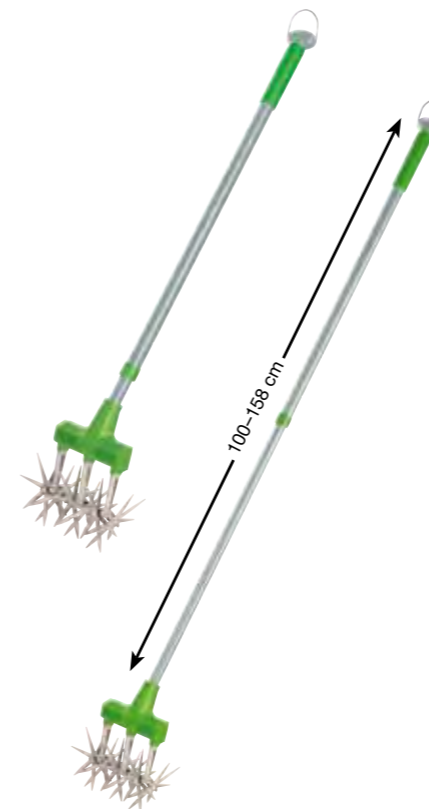

New way garden tools – gardening with fun and pleasure and with the help of trendy garden tools to reach the goal quickly, comfortably and above all ergonomically!

FREUND VICTORIA Gartengeräte "New Generation" offers the new and modern gardening equipment and garden assistant.

Trend / Comfort / Quality – work with FREUND VICTORIA in the countryside!

Trowel 68064:
simple and comfortable to use ergonomic operation - upright posture with tread and practical T-grip steel handle powder coated Total length 102 cm

EAN-Code	Art.-No.	Pack off	
4 002408 680644	1990610	6	

Garten FREUND Pro 68099:
4 big and 2 small tines, steel handle powder coated, with plastic grip Total length: 102 cm

EAN-Code	Art.-No.	Pack off	
4 002408 680996	1990614	6	

Lawn edge cutter 69926:
with tread and serrated blade for clean cut, steel handle powder coated, with plastic grip Working width: 300 mm wide

EAN-Code	Art.-No.	Pack off	
4 002408 699264	1590528	6	

Post-hole borer 67496:
Powder-coated steel handle, with plastic grips, with depth scale Working width: 15 cm Total length 106 cm For excavation work such as planting holes or potholes for posts and piles, for mixing earths and substrates.

EAN-Code	Art.-No.	Pack off	
4 002408 674964	1990639	1	

Trowel 68051

Effective weeding, especially "dandelion" because it is gripped deep in the ground by stainless steel blade, simply pulling out by footrest.

Comfortable body-friendly working position.

With tread and stainless steel gripper.

Especially handy: footrest space-saving foldable.

EAN-Code	Art.-No.	Pack off	
4 002408 680514	1990617	6	

Roll cultivator 68055

Extra long tubular steel handle for easy reach, telescopic handle from 100 to 158 cm, working width 15 cm

Removeable aluminium wheel tines.