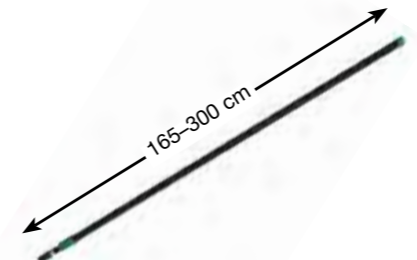

EAN-Code	Art.-No.	Pack off
4 000925 808121	3460500	10

**Fruit shaking hook 68129:**  
 with socket, no handle.  
 Length: 17 cm

EAN-Code	Art.-No.	Pack off
4 002408 681290	3460521	10

**Telescopic pole 2013:**  
 Light-weight telescopic pole, powder coated,  
 with cone, infinitely variable  
 Total length: 165/300 cm