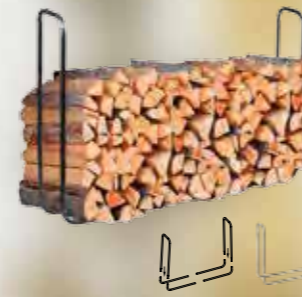

Firewood storage shelf 67605
Consisting of 6 metal tube elements.
Hammertone epoxy coating for better corrosion
resistance.
Recommended for outdoor use. Robust,
high volume capacity.
Tool-free assembly, easy to use.
Flexible storage, variably adjustable size
Dimensions per element:
length/breadth/height 64/32/99 cm

EAN-Code	Art.-No.	Pack off
4 002408 676050	1910001	1