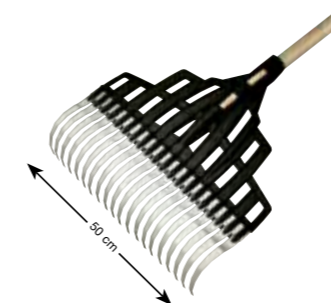

Multi-purpose lawn rake 68144:
20 flexible and curved metal tines,
handle, 145 cm, colorless lacquered,
special link mechanism prevents twisting of the tines
working width: 50 cm

EAN-Code	Art.-No.	Pack off
4 002408 681443	1420607	5